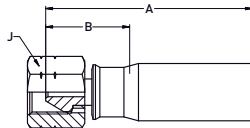

## 1AYJX – Type “M” female swivel

**MATERIAL** Nipple: very high strength stainless steel

Shell and nut: high strength carbon steel, zinc plated

#						A	B			
	DN	size	mm	inch		mm	mm	mm	MPa	psi
1AYJX-16-12W	20	-12	19.0	3/4	1 5/16-12UNF	90	31	41	160	23,200